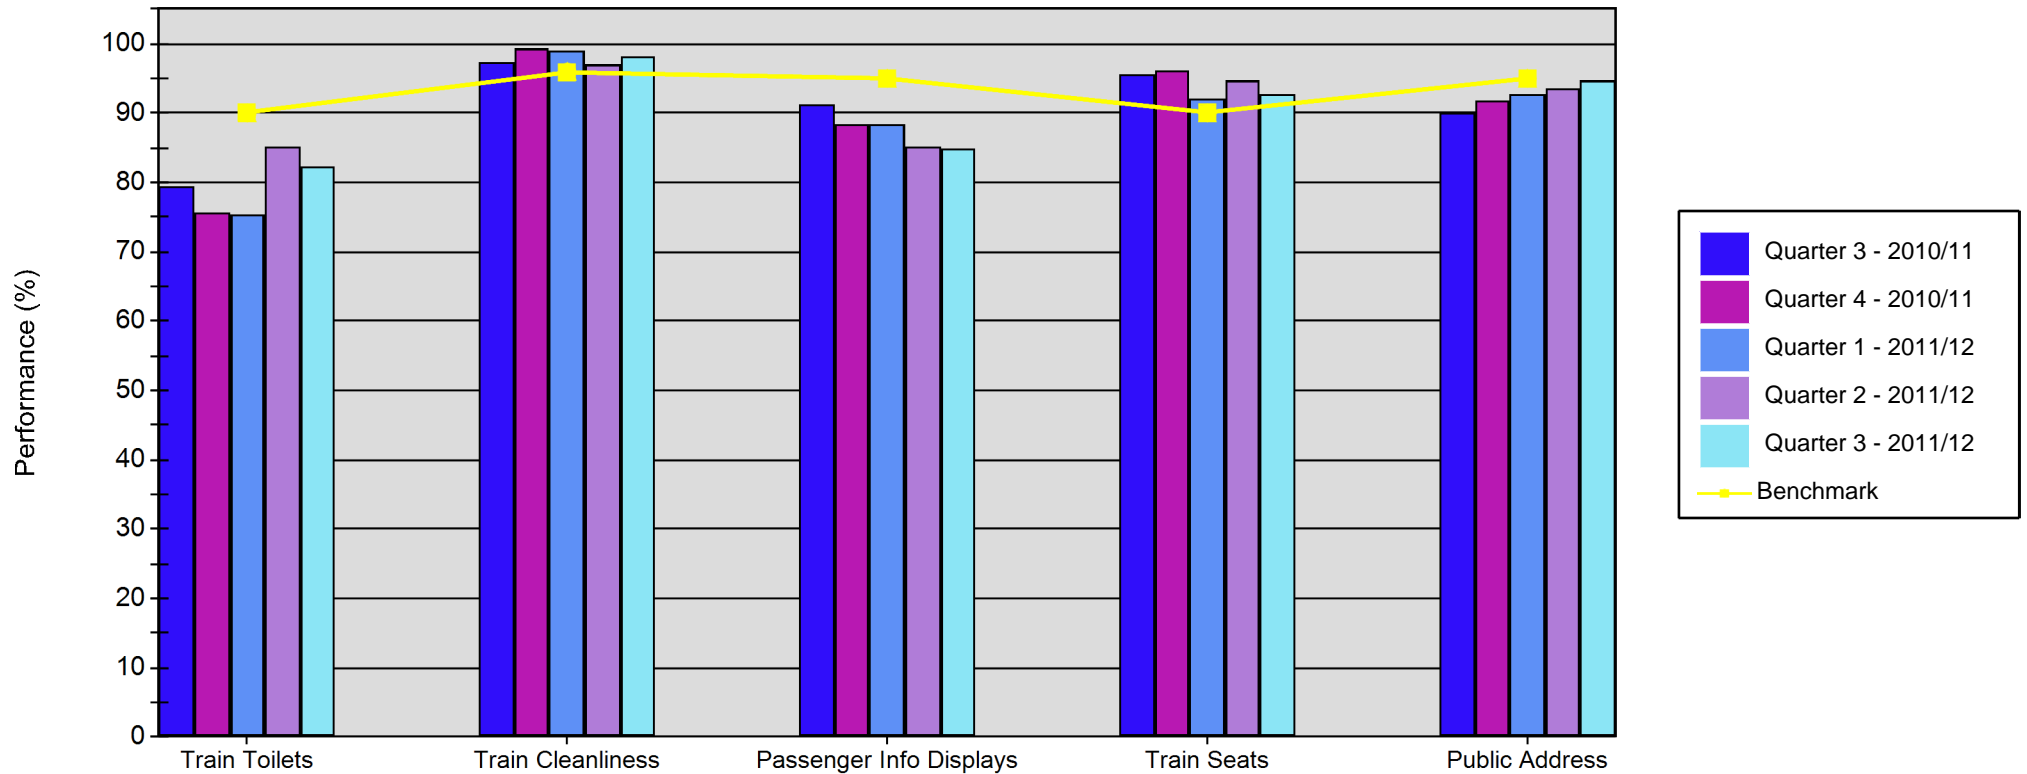

# Quarterly SQUIRE Performance Report

Train Class: Class 334

	Train Toilets	Train Cleanliness	Passenger Info Displays	Train Seats	Public Address
Quarter 3 - 2010/11	79.41	97.42	91.25	95.49	89.99
Quarter 4 - 2010/11	75.65	99.31	88.39	96.19	91.97
Quarter 1 - 2011/12	75.36	98.99	88.29	92.22	92.58
Quarter 2 - 2011/12	85.31	97.04	85.09	94.77	93.72
Quarter 3 - 2011/12	82.20	98.22	84.89	92.62	94.76
<b>Benchmark</b>	90.00	96.00	95.00	90.00	95.00