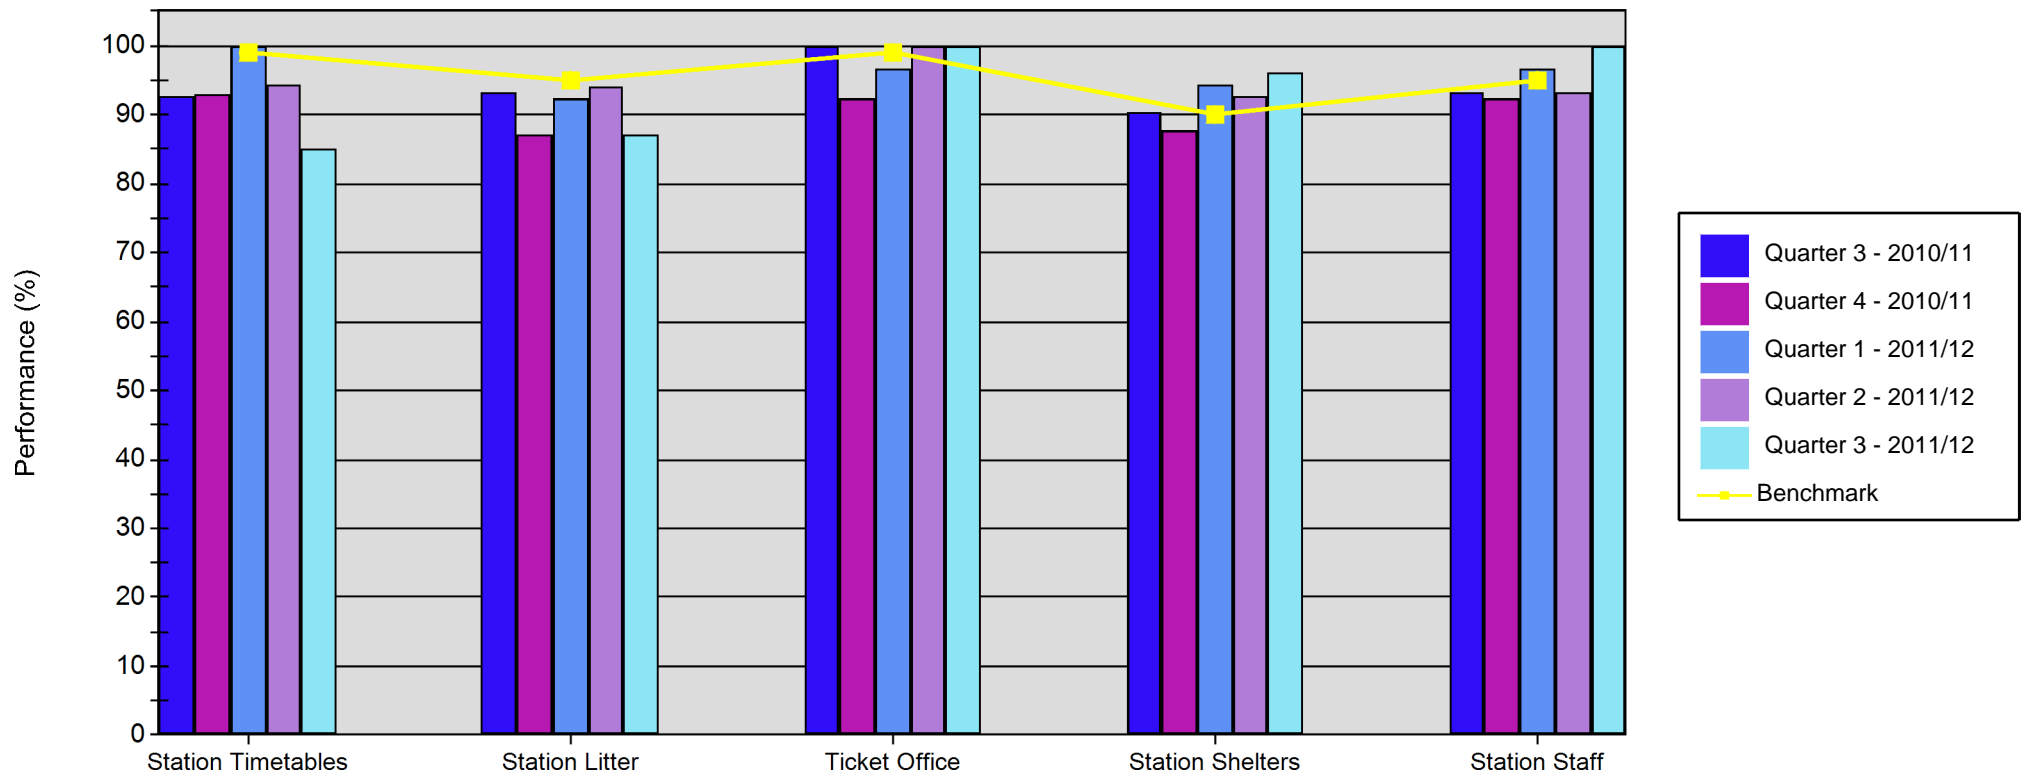

Quarterly SQUIRE Performance Report

Line of Route: Edinburgh- Dunfermline-Kirkcaldy - Edinburgh

	Station Timetables	Station Litter	Ticket Office	Station Shelters	Station Staff
Quarter 3 - 2010/11	92.59	93.16	100.00	90.40	93.33
Quarter 4 - 2010/11	93.06	87.18	92.50	87.67	92.50
Quarter 1 - 2011/12	100.00	92.31	96.67	94.35	96.67
Quarter 2 - 2011/12	94.44	94.02	100.00	92.78	93.33
Quarter 3 - 2011/12	85.19	87.18	100.00	96.09	100.00
Benchmark	99.00	95.00	99.00	90.00	95.00