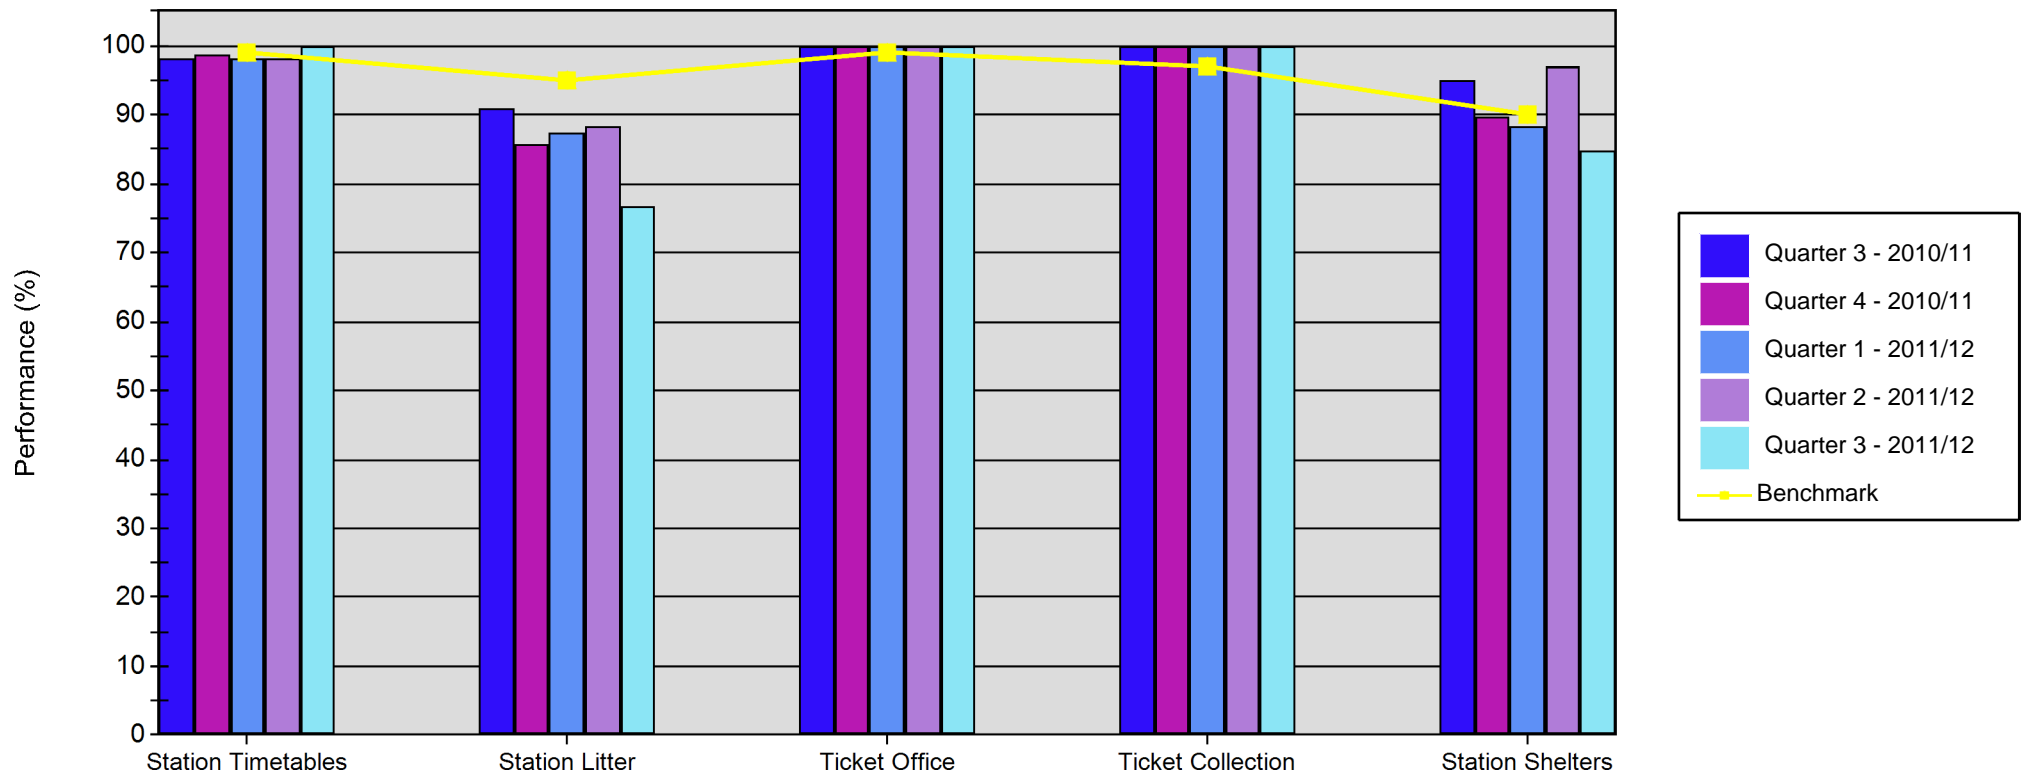

Quarterly SQUIRE Performance Report

Line of Route: Glasg- E.Kilbr/Barrhead/Kilmarnock/Auchini/New Cum

	Station Timetables	Station Litter	Ticket Office	Ticket Collection	Station Shelters
Quarter 3 - 2010/11	98.25	90.99	100.00	100.00	94.93
Quarter 4 - 2010/11	98.68	85.81	100.00	100.00	89.67
Quarter 1 - 2011/12	98.25	87.39	100.00	100.00	88.41
Quarter 2 - 2011/12	98.25	88.29	100.00	100.00	97.10
Quarter 3 - 2011/12	100.00	76.58	100.00	100.00	84.78
Benchmark	99.00	95.00	99.00	97.00	90.00