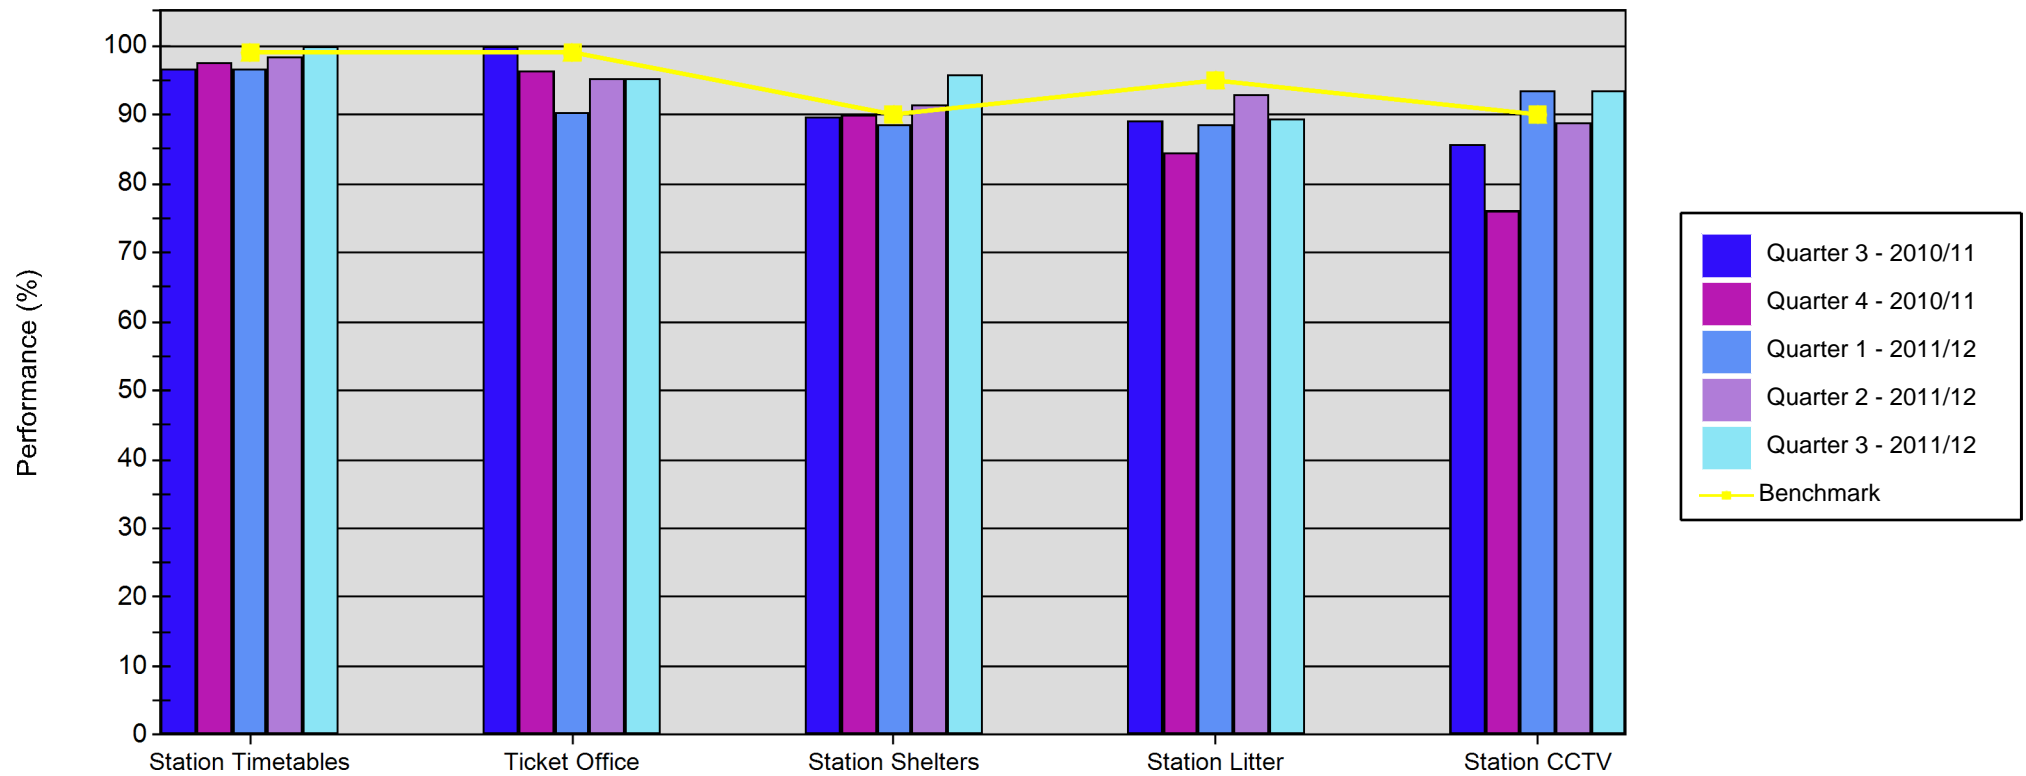

Quarterly SQUIRE Performance Report

Line of Route: Glasgow - Edinburgh via Shotts

	Station Timetables	Ticket Office	Station Shelters	Station Litter	Station CCTV
Quarter 3 - 2010/11	96.83	100.00	89.70	89.13	85.71
Quarter 4 - 2010/11	97.62	96.43	90	84.55	76.19
Quarter 1 - 2011/12	96.83	90.48	88.48	88.65	93.65
Quarter 2 - 2011/12	98.41	95.24	91.52	92.91	88.89
Quarter 3 - 2011/12	100.00	95.24	95.76	89.36	93.65
Benchmark	99.00	99.00	90.00	95.00	90.00