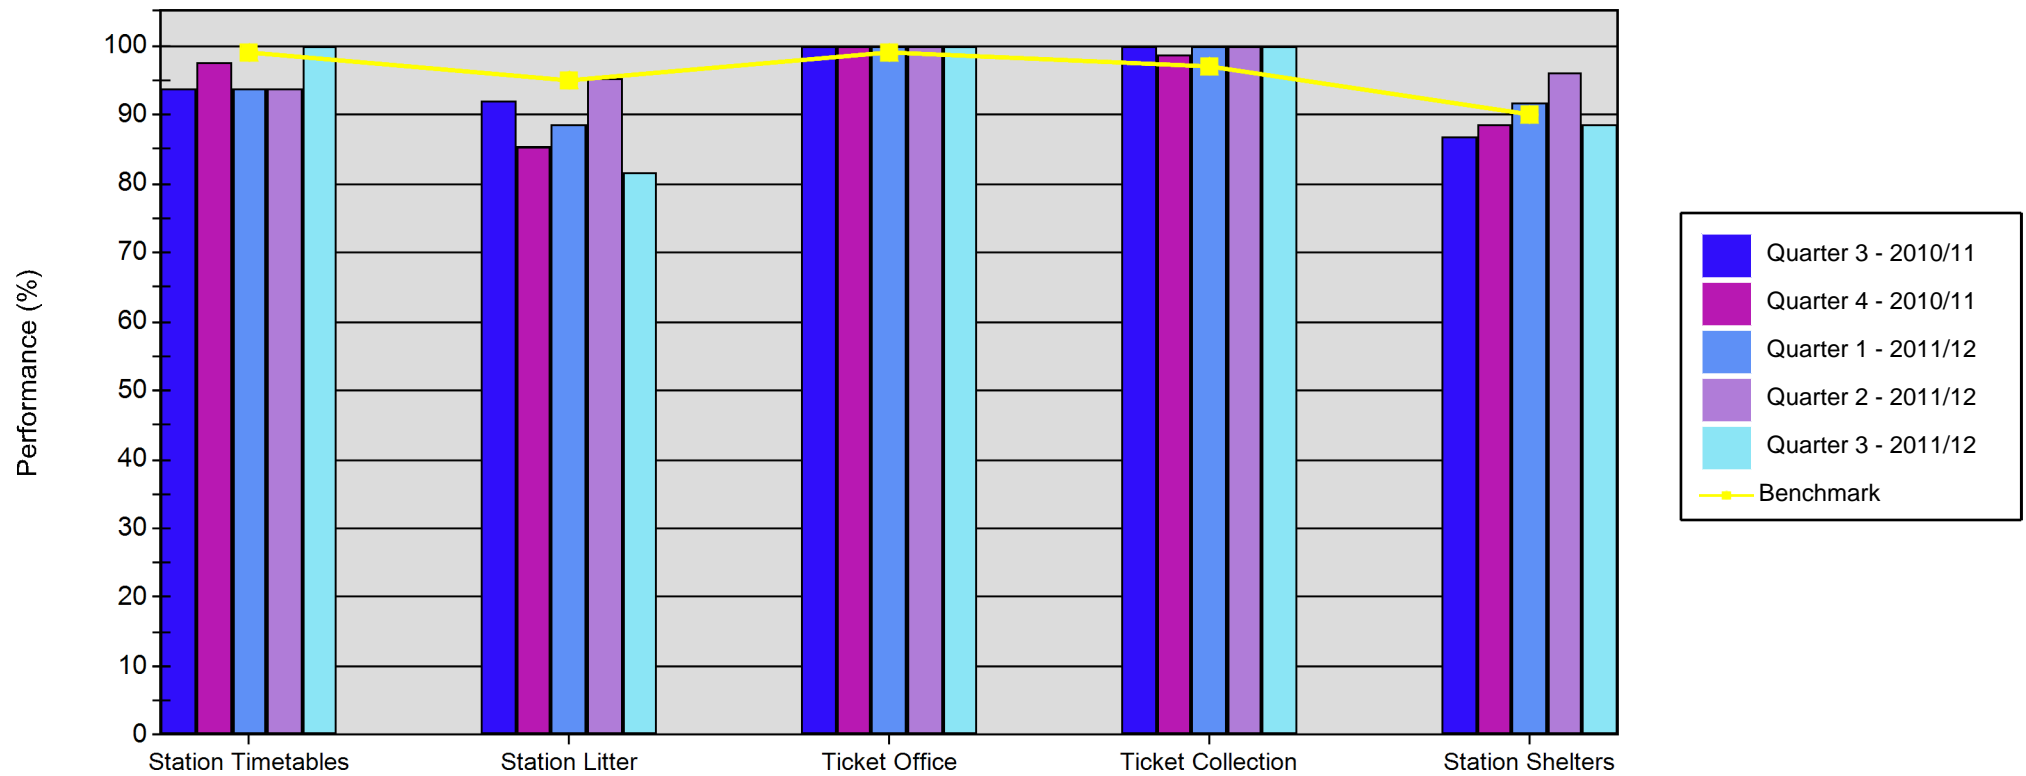

## Line of Route: Glasgow/ Kilmarnock - Girvan /Stranraer

	Station Timetables	Station Litter	Ticket Office	Ticket Collection	Station Shelters
Quarter 3 - 2010/11	93.94	91.95	100.00	100.00	86.82
Quarter 4 - 2010/11	97.73	85.34	100.00	98.86	88.60
Quarter 1 - 2011/12	93.94	88.51	100.00	100.0	91.67
Quarter 2 - 2011/12	93.94	95.32	100.00	100.0	96.18
Quarter 3 - 2011/12	100.00	81.61	100.00	100.0	88.64
<b>Benchmark</b>	99.00	95.00	99.00	97.00	90.00