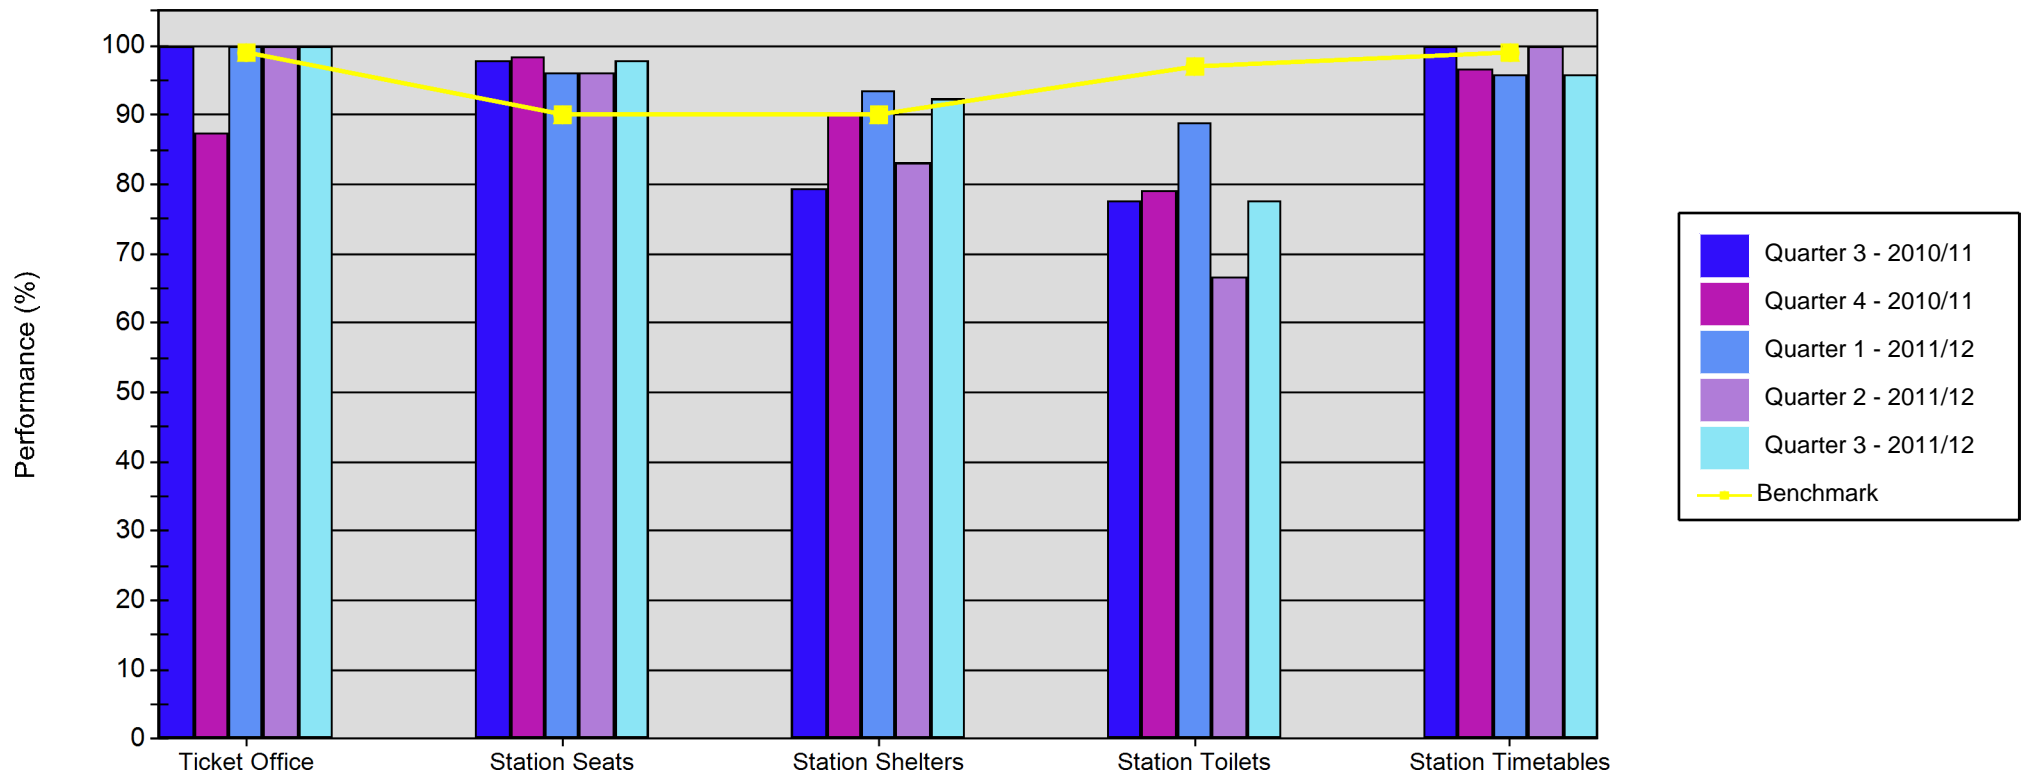

Quarterly SQUIRE Performance Report

Line of Route: Glasgow- Maryhill - Anniesland

	Ticket Office	Station Seats	Station Shelters	Station Toilets	Station Timetables
Quarter 3 - 2010/11	100.00	98.04	79.49	77.78	100.00
Quarter 4 - 2010/11	87.50	98.53	90.35	79.17	96.88
Quarter 1 - 2011/12	100.00	96.08	93.59	88.89	95.83
Quarter 2 - 2011/12	100.00	96.08	83.33	66.67	100.00
Quarter 3 - 2011/12	100.00	98.04	92.31	77.78	95.83
Benchmark	99.00	90.00	90.00	97.00	99.00