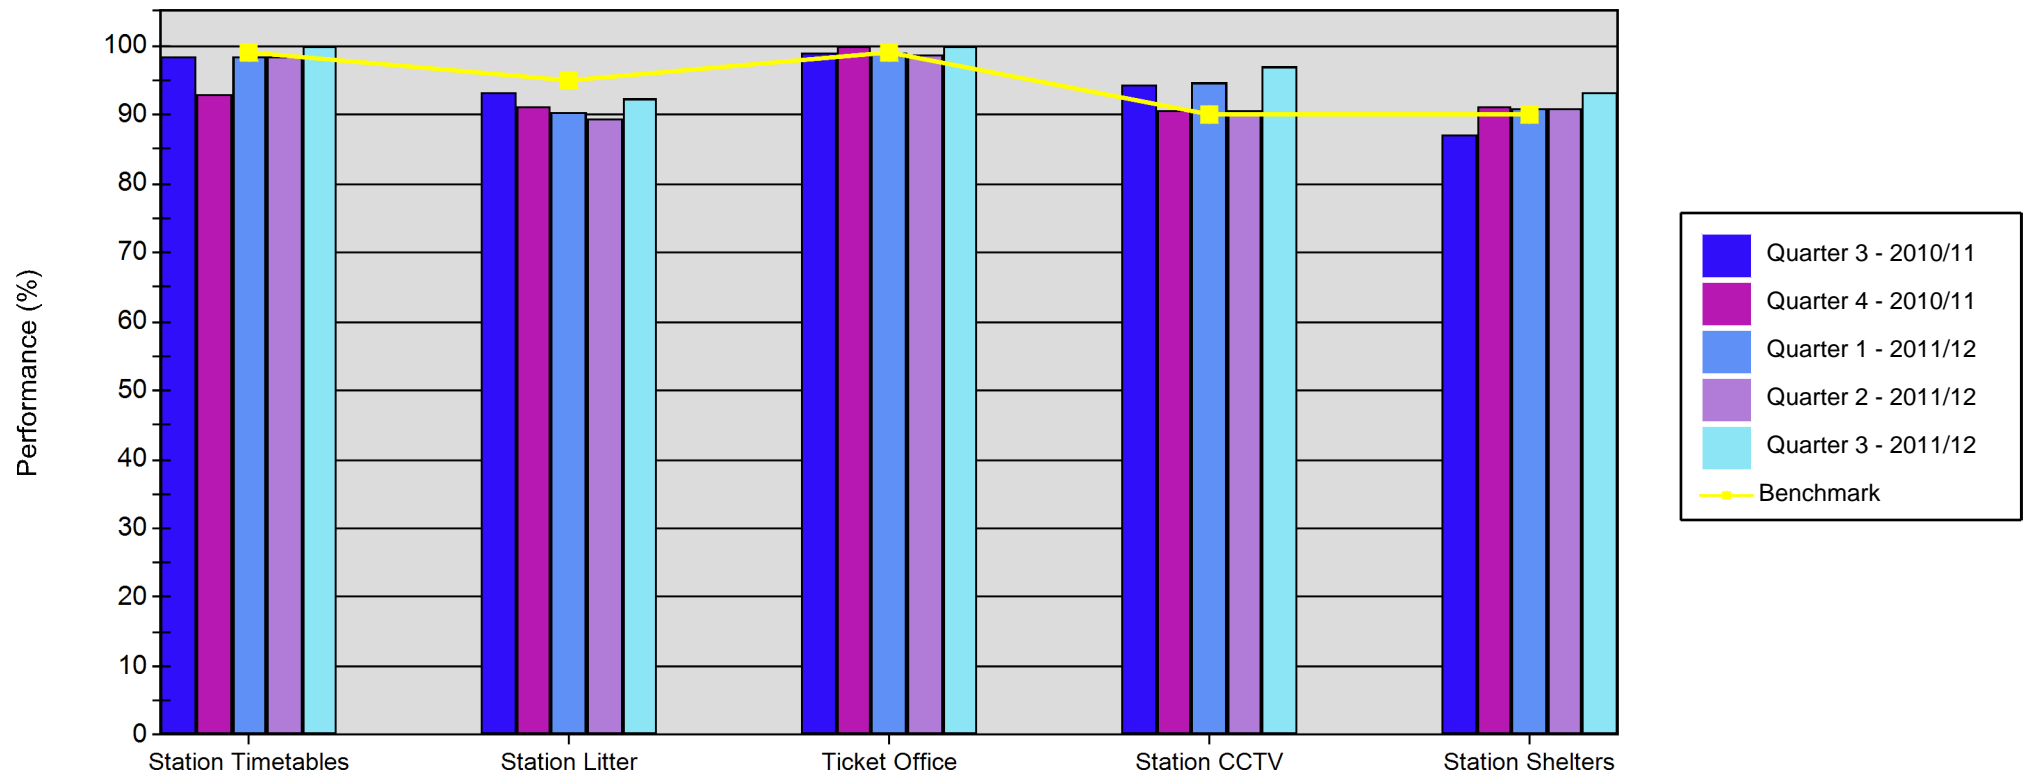

Quarterly SQUIRE Performance Report

Line of Route: Glasgow - Milngavie/Dalmuir/Balloch/Helensburgh ce

	Station Timetables	Station Litter	Ticket Office	Station CCTV	Station Shelters
Quarter 3 - 2010/11	98.41	93.26	98.92	94.44	87.29
Quarter 4 - 2010/11	92.88	91.26	100.00	90.52	91.09
Quarter 1 - 2011/12	98.45	90.32	98.92	94.57	90.83
Quarter 2 - 2011/12	98.45	89.61	98.89	90.70	90.86
Quarter 3 - 2011/12	100.00	92.47	100.00	96.90	93.16
Benchmark	99.00	95.00	99.00	90.00	90.00