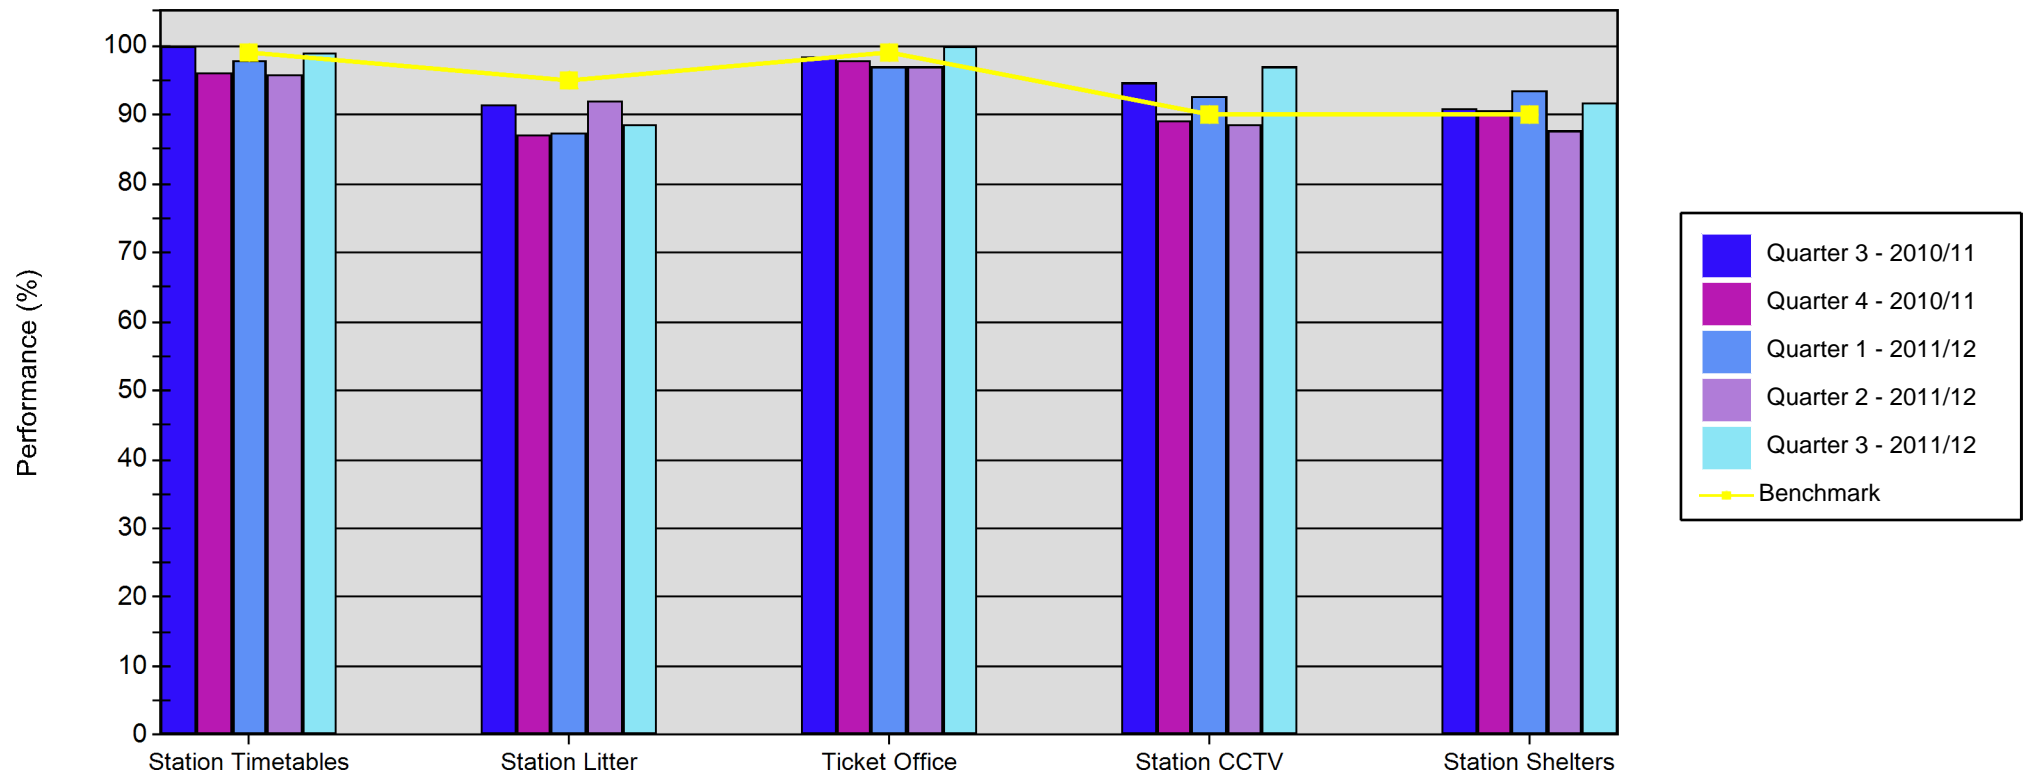

Quarterly SQUIRE Performance Report

Line of Route: Glasgow Larkhall/Motherwell/ Coatbridge/Lanark

	Station Timetables	Station Litter	Ticket Office	Station CCTV	Station Shelters
Quarter 3 - 2010/11	100.00	91.41	98.55	94.79	90.83
Quarter 4 - 2010/11	96.09	87.29	97.83	89.06	90.66
Quarter 1 - 2011/12	97.92	87.56	97.10	92.71	93.62
Quarter 2 - 2011/12	95.83	92.04	97.10	88.54	87.70
Quarter 3 - 2011/12	98.96	88.56	100.00	96.88	91.83
Benchmark	99.00	95.00	99.00	90.00	90.00