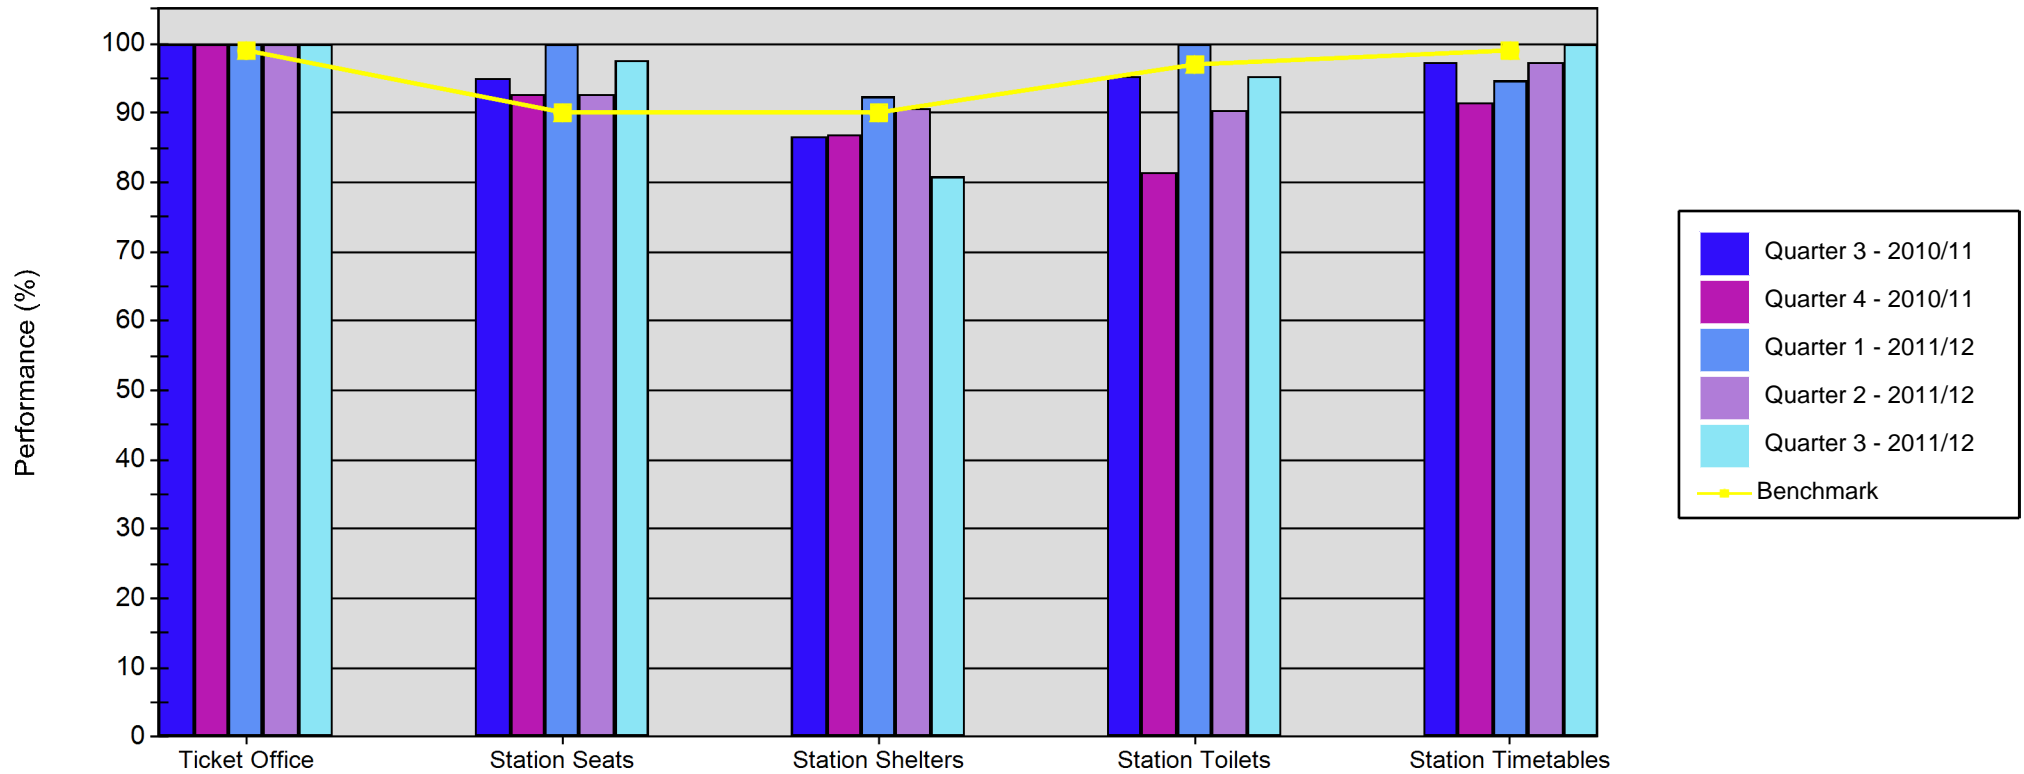

Quarterly SQUIRE Performance Report

Line of Route: Glasgw/Stranraer/Kilmarnock-Dunfries/Carlisle/Newc

	Ticket Office	Station Seats	Station Shelters	Station Toilets	Station Timetables
Quarter 3 - 2010/11	100.00	95.06	86.67	95.24	97.44
Quarter 4 - 2010/11	100.00	92.59	86.84	81.46	91.67
Quarter 1 - 2011/12	100.00	100.00	92.50	100.00	94.87
Quarter 2 - 2011/12	100.00	92.59	90.83	90.48	97.44
Quarter 3 - 2011/12	100.00	97.53	80.83	95.24	100.00
Benchmark	99.00	90.00	90.00	97.00	99.00